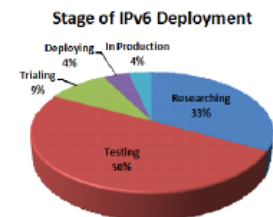

Event Focus

Trials & Tribulations: How to do an IPv6 trial

Members researching: **18,586**

Members testing: **28,162**

Next step: Trialing